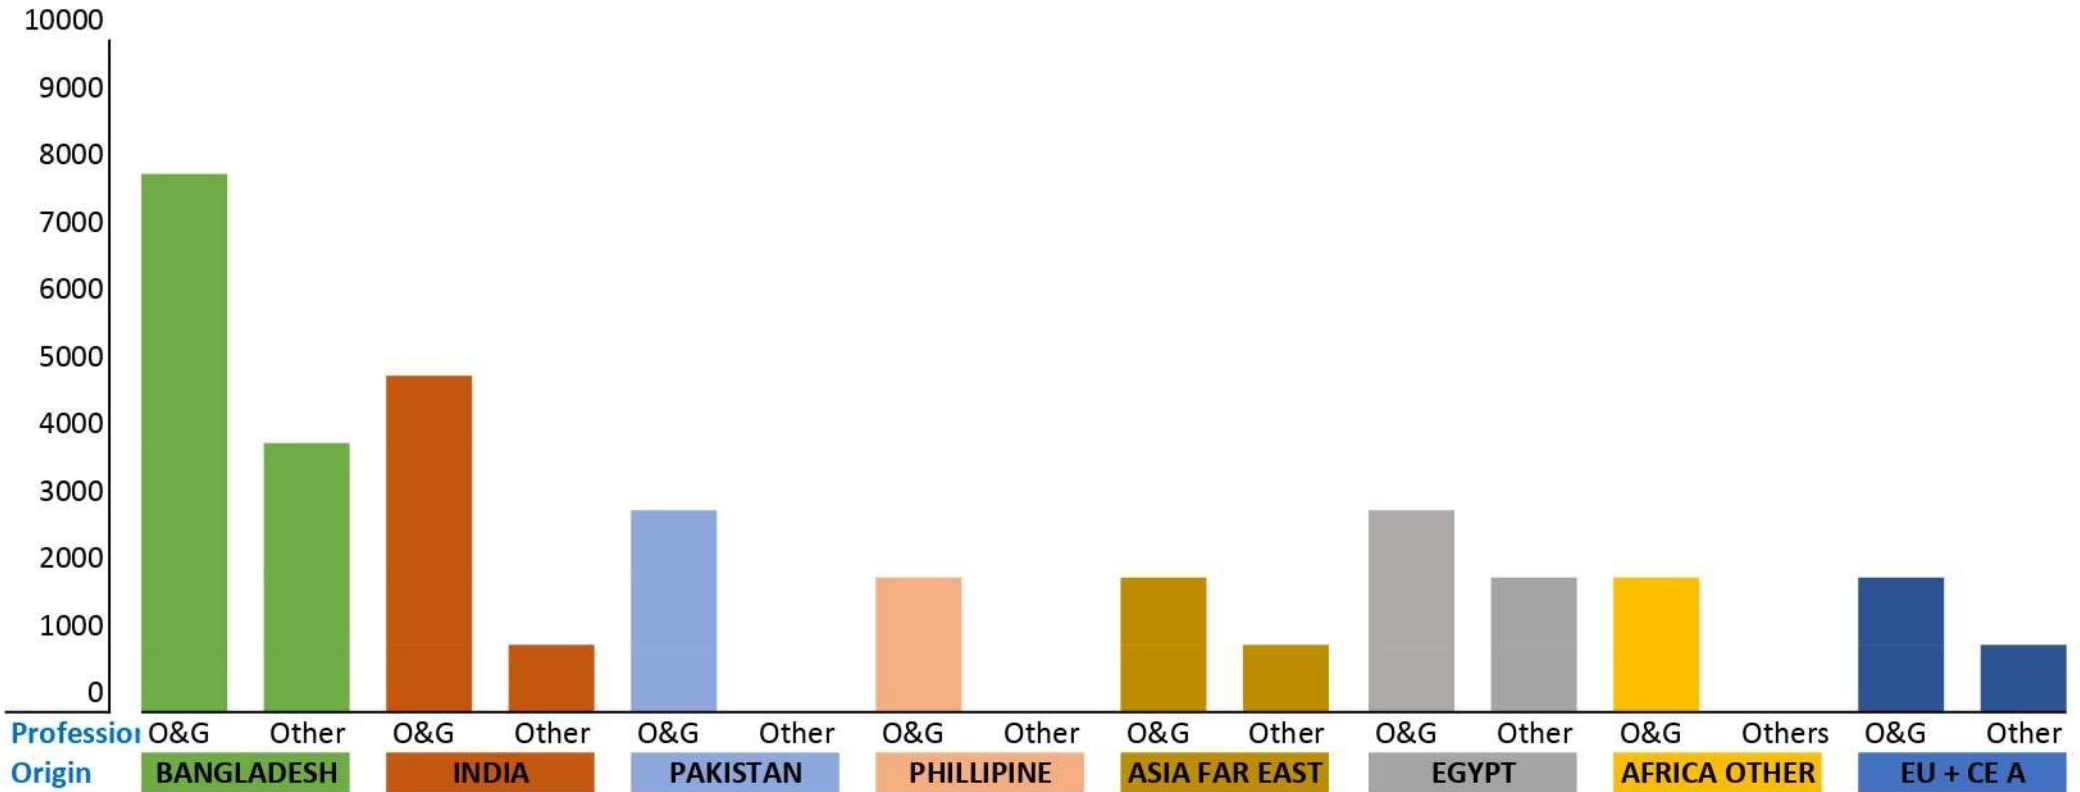

Table Graphic Chart on CV Database by Candidates, Location and Nationality

Nos Approx.

ORIGIN

ASIA FAR EAST include countries Thailand, Malaysia, Singapore, Indonesia

AFRICA OTHER include Algeria, Tunisia, Nigeria

EU + CE A include countries from Europe and Central Asia mostly Italy, Romania, Turkey, Kazakhstan, Azerbaijan, Turkmenistan

PROFESSION

O&G' include blue and white collar Personnel related to work in;

Oil & Gas Processing and Production Plants